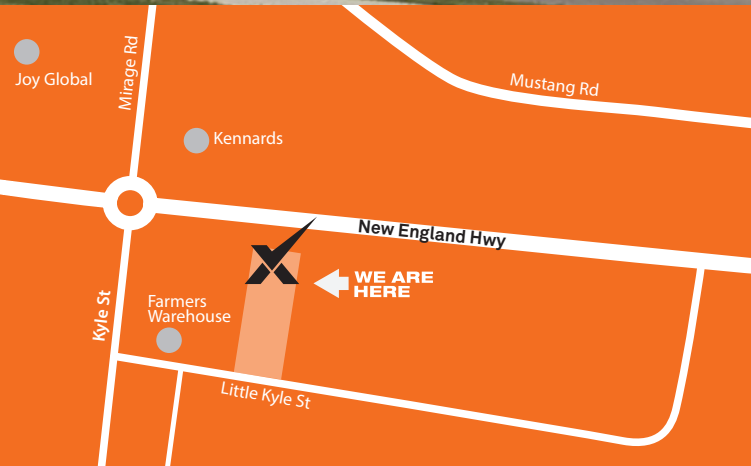

HOSES • VALVES • FITTINGS

ONE STOP

for industrial, hydraulic
and irrigation

7/11 Kyle Street, Rutherford | Tel 02 4057 0281

OPEN Monday-Friday | 7.30AM to 5PM
Saturday | 8.00AM to 11AM

maximusindustrial.com.au