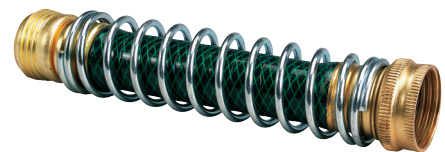

PRODUCT SPECIFICATION

HOSE FITTINGS

Brass TAP MANIFOLDS

Brass 2 Outlet Manifold

- Standard 20mm BSP connection
- Convenient swivel hose connection
- Heavy duty brass connection
- For outdoor use with cold water only

96060

Brass 4 Outlet Manifold

- Standard 20mm BSP connection
- Includes 4 shut off valves
- Heavy duty brass connection
- For outdoor use with cold water only

96070

Hose Protector with Coil Spring

- Reduces strain on the tap
- Swivel for quick and easy attachment
- Attaches to any standard hose tap
- For outdoor use with cold water only

96035

Part No.	Description	Barcode	Pack Qty
96060	Brass 2 Outlet Manifold	046878960602	35
96070	Brass 4 Outlet Manifold	046878960701	6
96035	Hose Protector with Coil Spring	046878960350	15